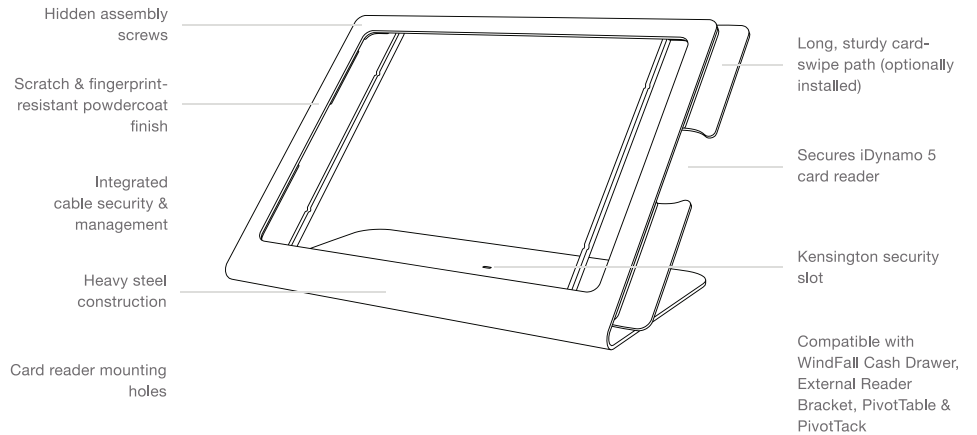

CHECKOUT STAND

for iPad Pro 12.9-inch

mPOS Stand with Optional iDynamo 5 Support

The ideal iPad Pro 12.9-inch Point-of-Sale Stand. We've refined our original, patented WindFall Stand design to include optional iDynamo 5 security, an optional sturdy card-swipe path, and hidden screws.

CHECKOUT STAND

H508

for iPad Pro 12.9-inch

Features

Dimensions

CHECKOUT STAND

H508

for iPad Pro 12.9-inch

Specifications

Price	\$149
SKU	H506
Height	7.8 inches
Width	14.1 inches
Depth	7.4 inches
Weight	5.2 pounds
Viewing Angle	45 degrees
Warranty	2 years

Colors

Name	SKU	UPC
Black Grey	H508-BG	600978412838
Grey White	H508-GW	600978412845
Bright Red	H508-BR	600978412852

Compatible Devices

iPad Pro 12.9-inch

In the Box

WindFall Checkout Stand
Removable iDynamo 5 swipe and security parts
Assembly tool

Accessories

H509 - External Card Reader Bracket for SecureMag & Dynamag
T267 - Redpark Gigabit + PoE Adapter for iPad
T245 - Right-angle Lightning Cable