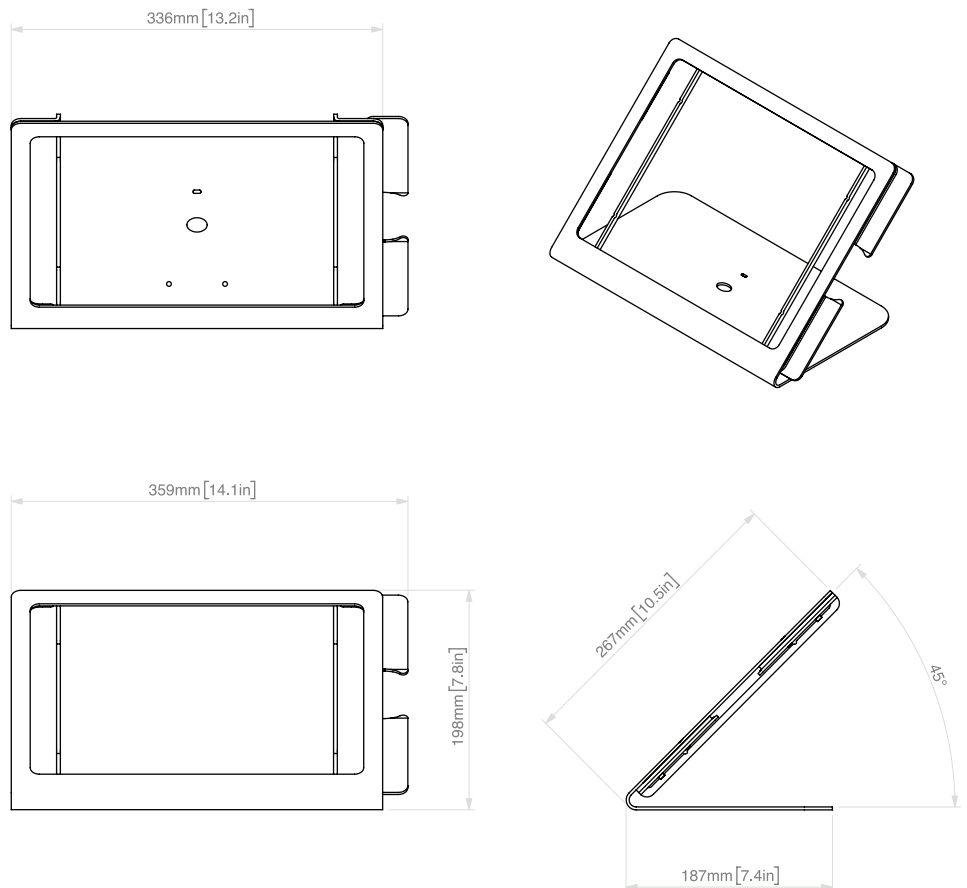

CHECKOUT STAND

for iPad Pro 12.9-inch

mPOS Stand with Optional iDynamo 5 Support

The ideal iPad Pro 12.9-inch Point-of-Sale Stand. We've refined our original, patented WindFall Stand design to include optional iDynamo 5 security, an optional sturdy card-swipe path, and hidden screws.

CHECKOUT STAND

H508

for iPad Pro 12.9-inch

Features

Dimensions

CHECKOUT STAND

H508

for iPad Pro 12.9-inch

Specifications

Price	\$149
SKU	H506
Height	7.8 inches
Width	14.1 inches
Depth	7.4 inches
Weight	5.2 pounds
Viewing Angle	45 degrees
Warranty	2 years

Colors

Name	SKU	UPC
Black Grey	H508-BG	600978412838
Grey White	H508-GW	600978412845
Bright Red	H508-BR	600978412852