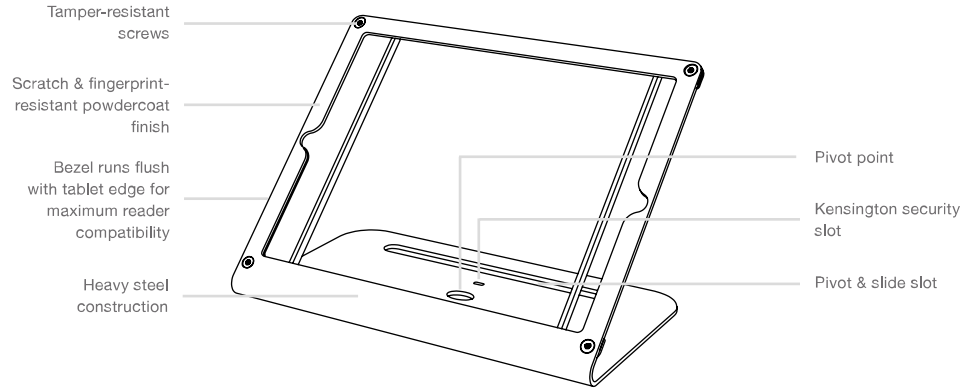

STAND **PRIME**

H498

for iPad Pro 10.5-inch

Features