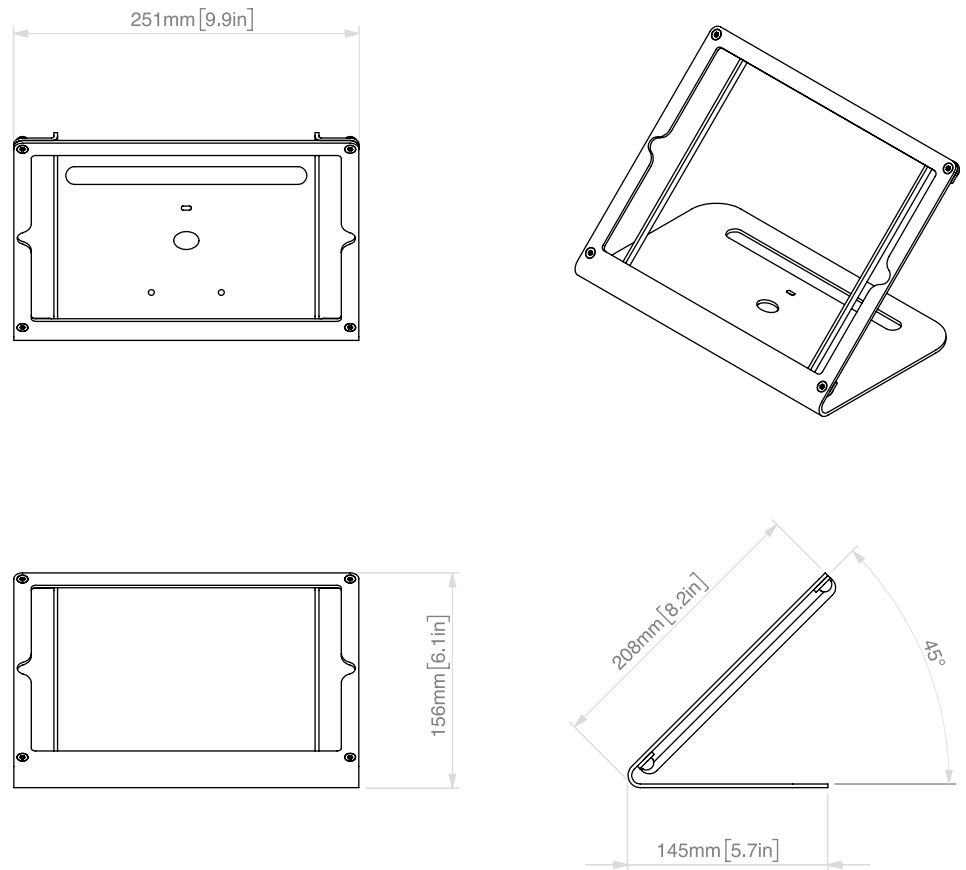

## Secure Stand for iPad Pro 10.5-inch with PivotTable

Securely use Apple's powerful, 10.5-inch tablet as the mPOS hub of your business with WindFall Stand Prime for iPad Pro 10.5-inch. Stand Prime brings our favorite tamper-resistant features and broad card reader compatibility to iPad Pro 10.5-inch. The latest iPad Pro features ProMotion for fast, smooth scrolling through product catalogs, a larger 10.5-inch screen for an awesome point-of-sale displays, iOS 11 multitasking abilities so you can run multiple apps on the same screen, and more power than most laptops on the market to run all your apps at once.

## Dimensions

for iPad Pro 10.5-inch

---

## Specifications

<b>Price</b>	\$139
<b>SKU</b>	H498
<b>Height</b>	6.1 inches
<b>Width</b>	9.9 inches
<b>Depth</b>	5.7 inches
<b>Weight</b>	3.5 pounds
<b>Viewing Angle</b>	45 degrees
<b>Warranty</b>	2 years